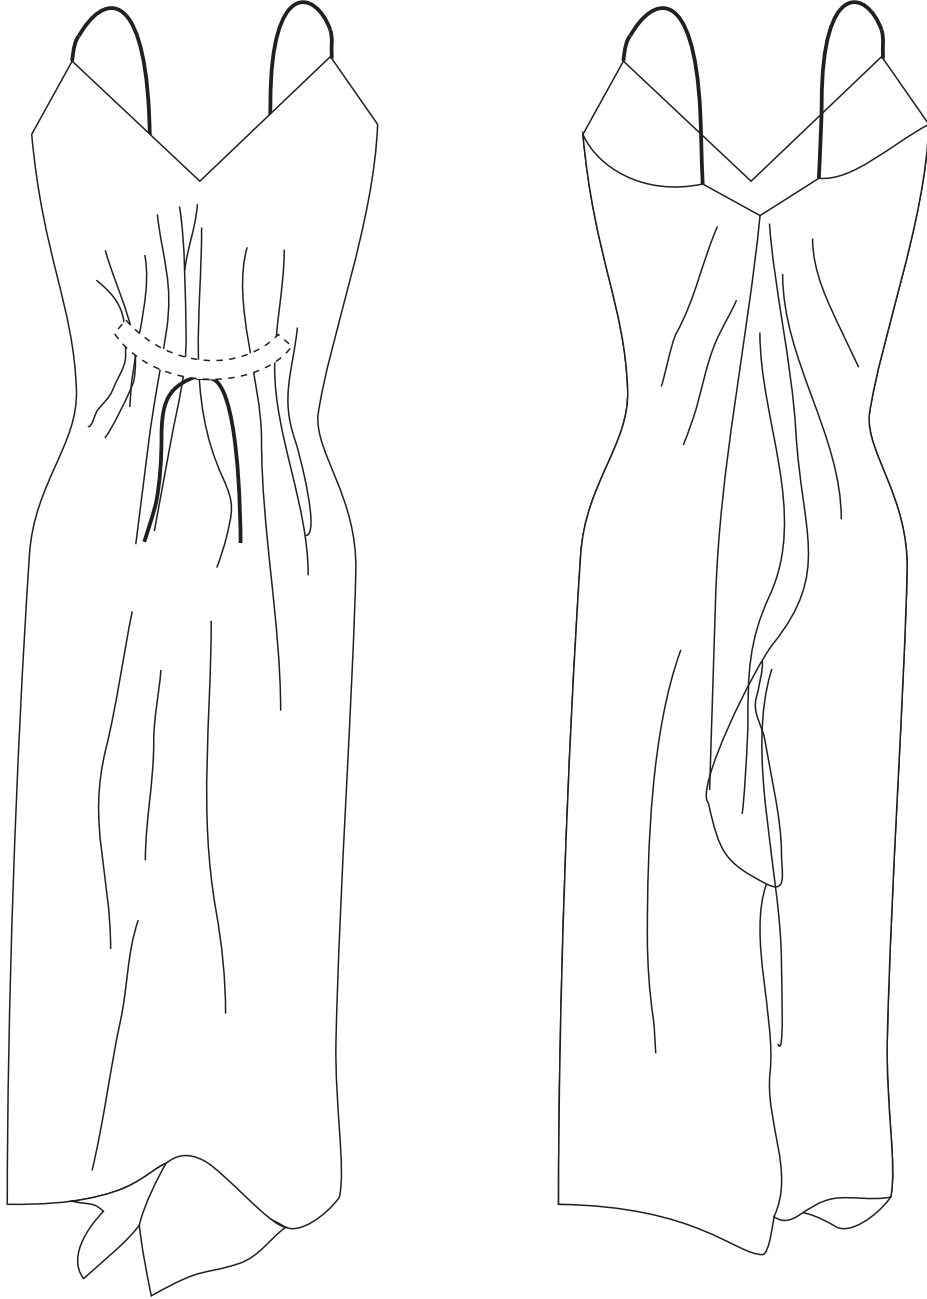

LONG BEACH DRESS WITH ADJUSTABLE WAIST STRINGS