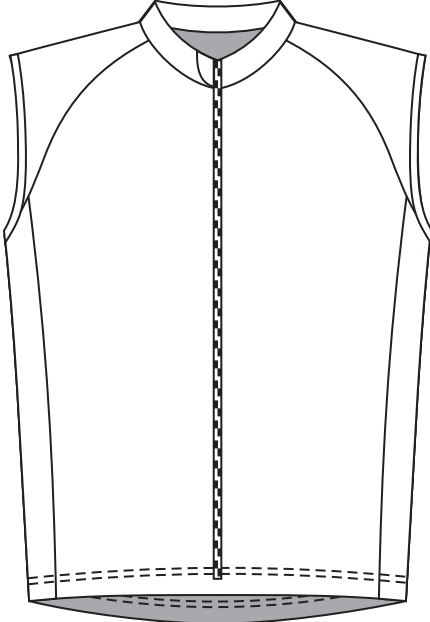

WINTEX MIDSEASON VEST