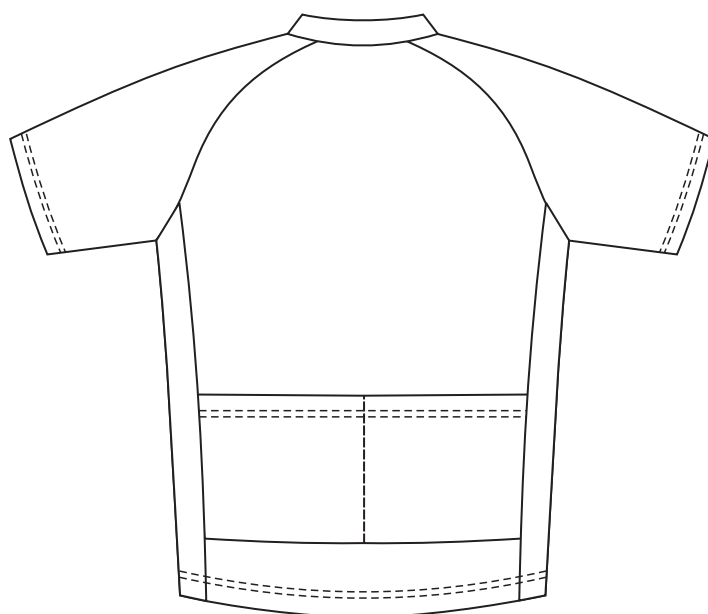

CYCLING SHIRT SHORT SLEEVE