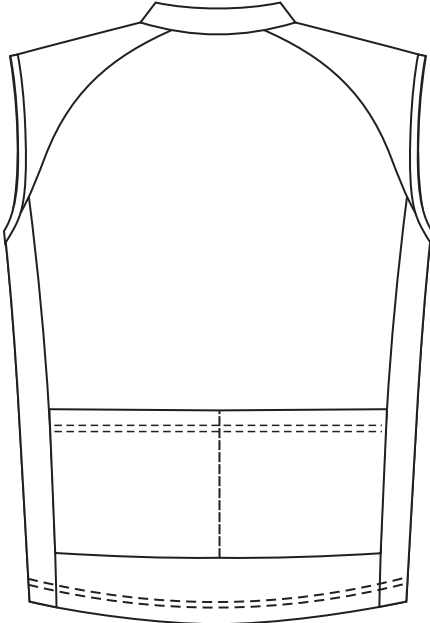

WINTEX MIDSEASON VEST